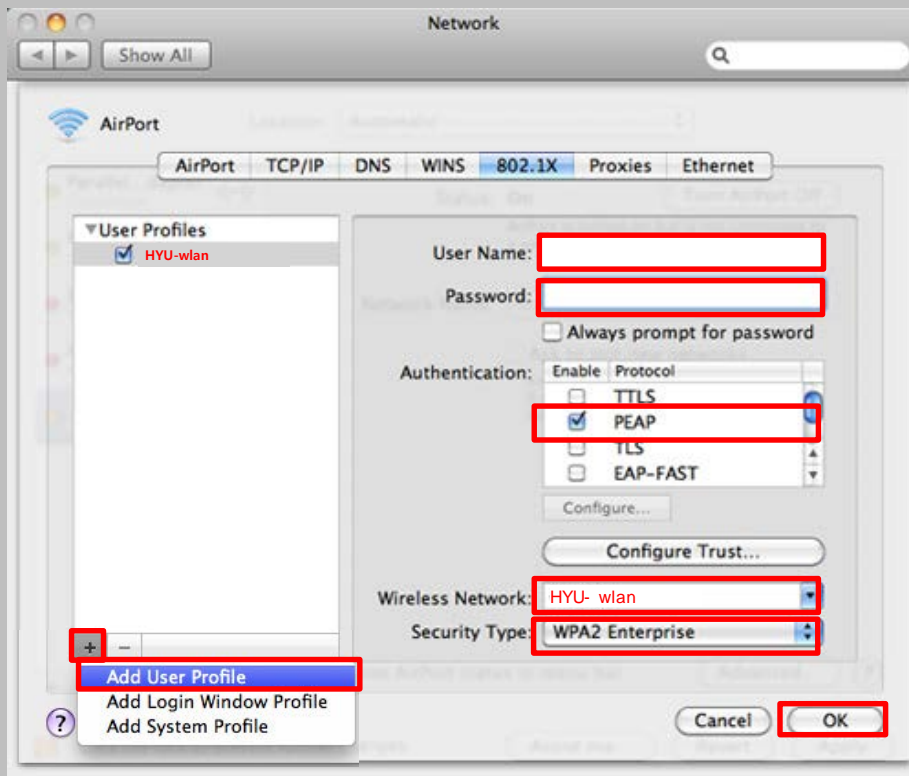

WIFI setting for Mac OS

HANYANG UNIVERSITY

MAC OS Setting

- In the MAC Book a network that uses MAC OS settings screen for the wireless LAN.

STEP.01

1. Wireless icons - Opening > Network Settings

STEP.02

1. WiFi enabled through the Wi-Fi button to turn on
2. Advanced Options

MAC OS Setting

- In the MAC Book a network that uses MAC OS settings screen for the wireless LAN.

STEP.03

1. Click the "+" button in the advanced information network
2. Add a Wi-Fi network profile information
 - Network Name:
Seoul(HYU-wlan), ERICA(ERICA-WiFi)
 - Security Type : WPA2 Enterprise
 - ID/PW : Enter your HYU portal Information