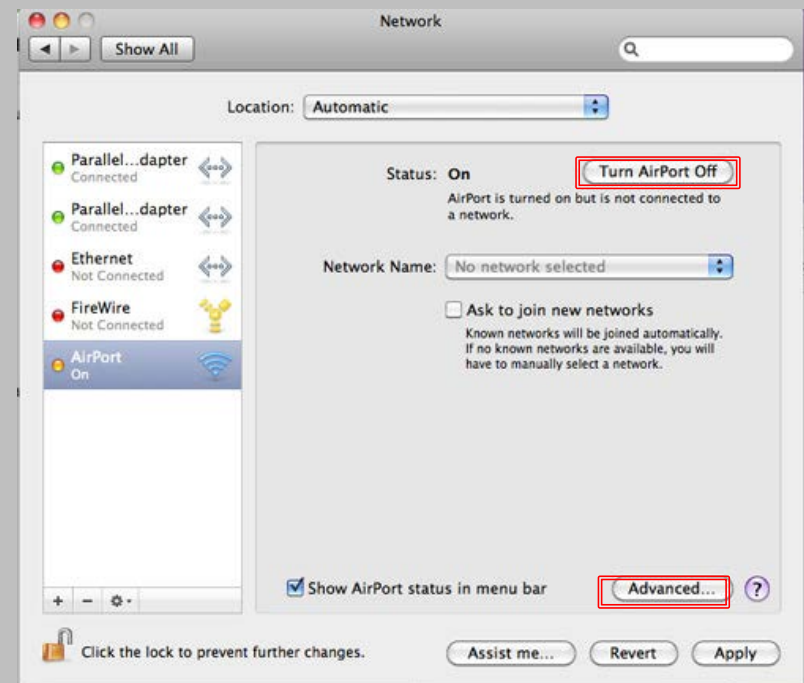

WIFI setting for Mac OS

HANYANG UNIVERSITY

MAC OS Setting

- In the MAC Book a network that uses MAC OS settings screen for the wireless LAN.

STEP.01

1. Wireless icons - Opening > Network Settings

STEP.02

1. WiFi enabled through the Wi-Fi button to turn on
2. Advanced Options

MAC OS Setting

- In the MAC Book a network that uses MAC OS settings screen for the wireless LAN.

STEP.03

1. Click the "+" button in the advanced information network
2. Add a Wi-Fi network profile information
 - Network Name:
Seoul(HYU-wlan), ERICA(ERICA-WiFi)
 - Security Type : WPA2 Enterprise
 - ID/PW : Enter your HYU portal Information