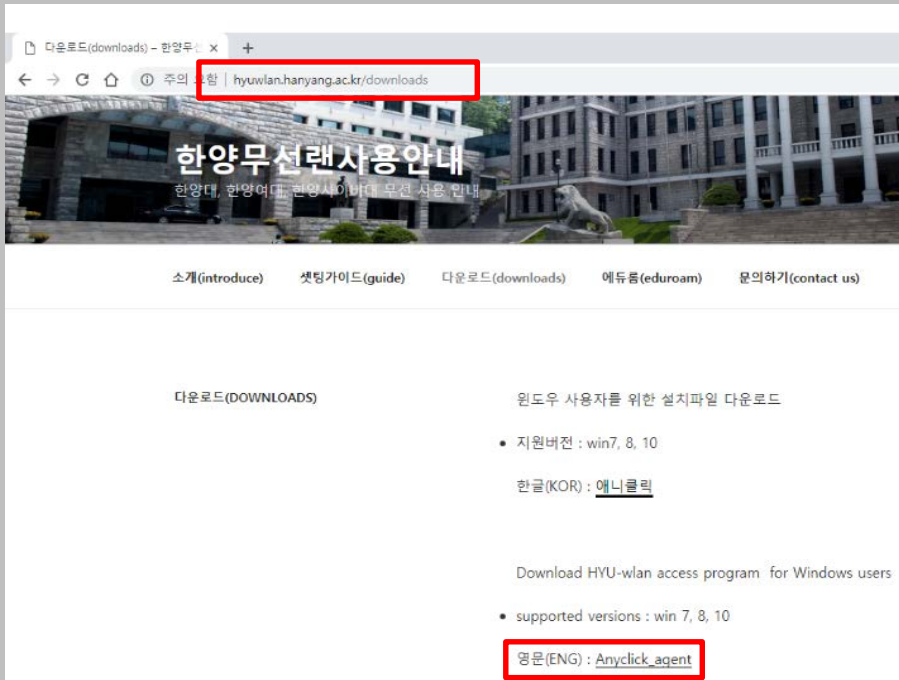

WIFI setting for Windows

HANYANG UNIVERSITY

Window OS Setting

- Network setting screen for using wireless LAN on PC using Windows OS.

STEP. 1

- Download and install the notebook agent on the instructions page